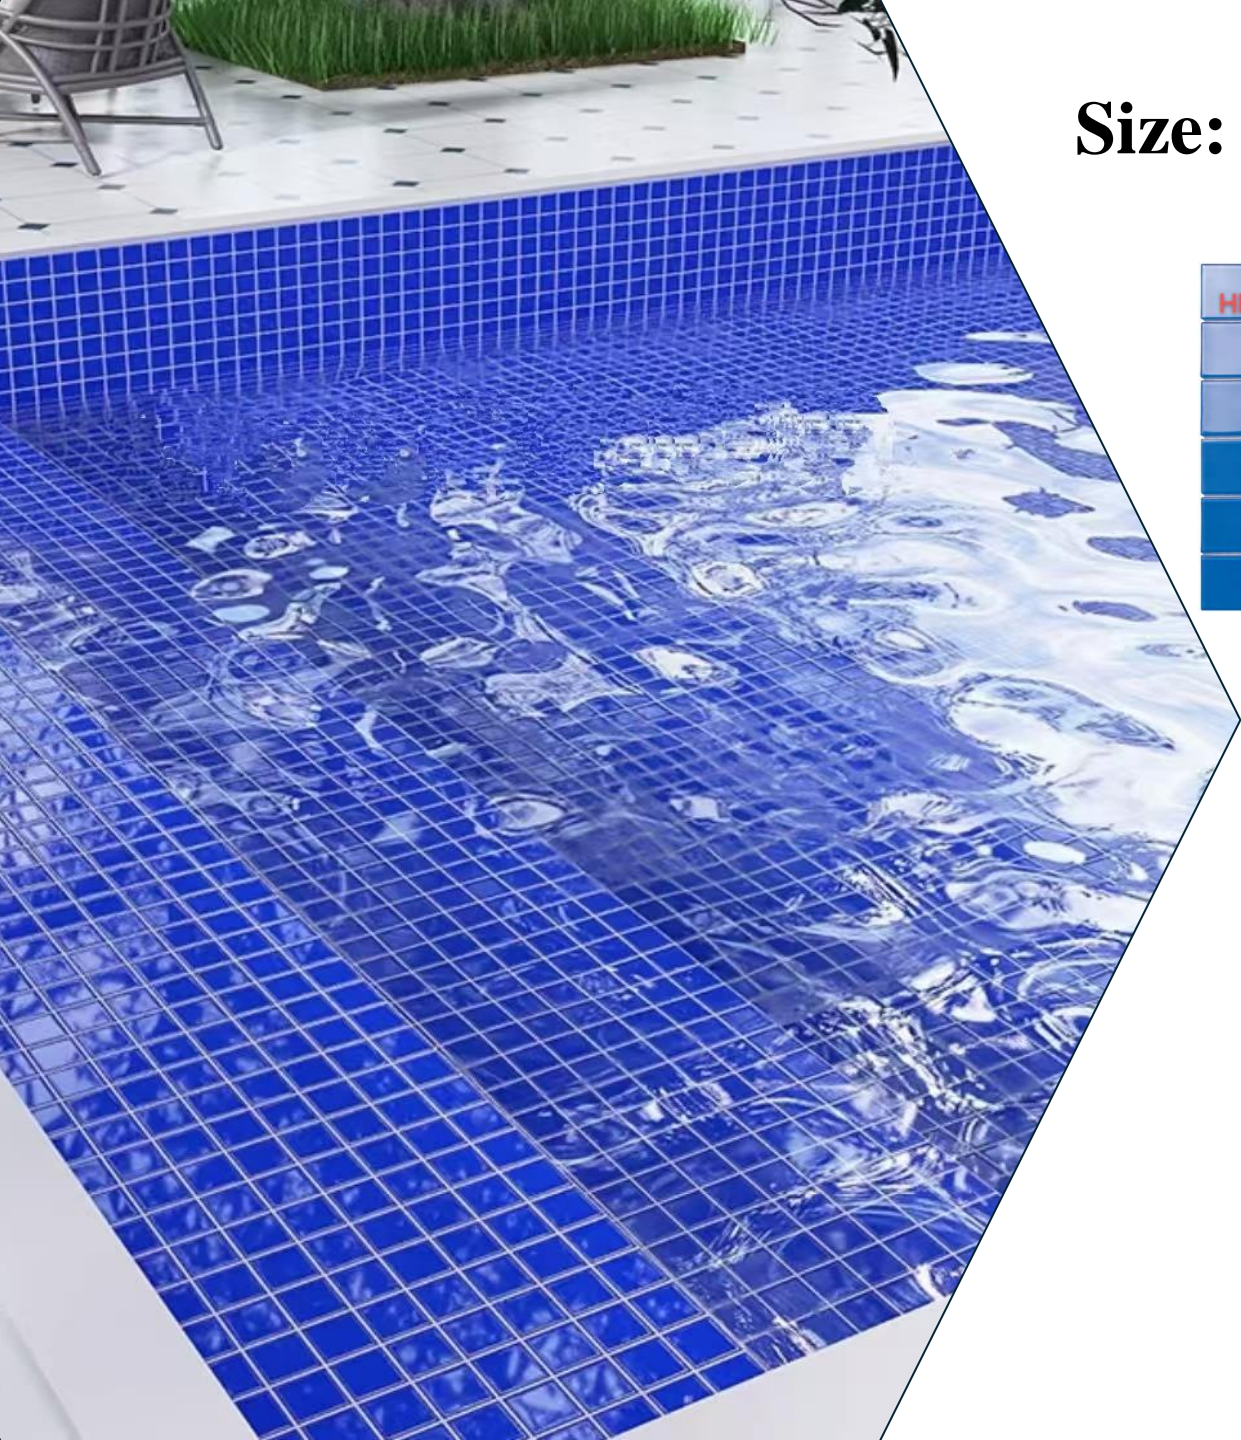

Size: 48*48mm