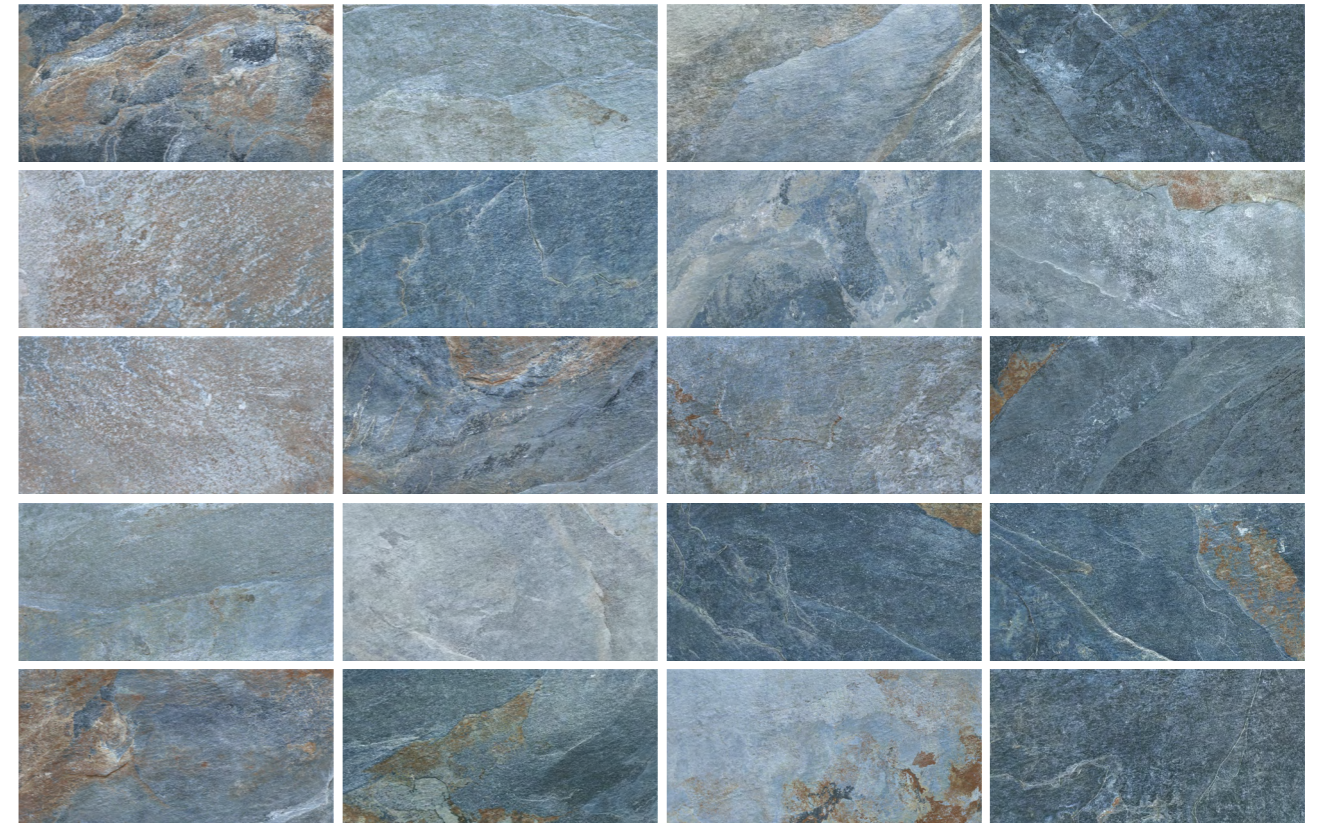

Size | 规格	W/A | 吸水率	Anti-Slip Level | 防滑级别	Craft | 工艺	M²/Box | 平方 / 箱	Pieces/KG | 片数 / 重量 (箱)
300×600	≤ 0.5%	P4 Anti-Slip Level P4 防滑级别	Matte Mould Surface 模具面	1.44m²	8 Pieces / 片 | 32KG / 千克