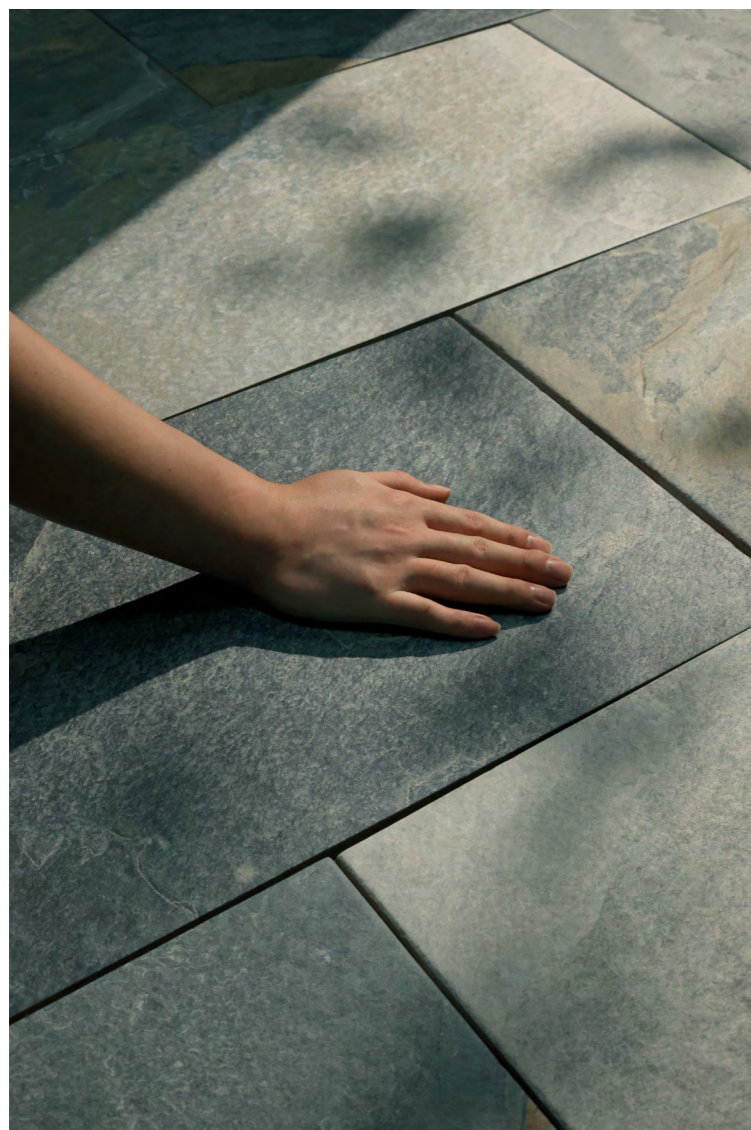

Applications:

Swimming Pool | Bathroom | Kitchen

The Quartz
石英石板岩系列

VERDE MUSCHIO
青苔绿

M Matte Mould Surface
SIZE: 300×600×9.5mm

VERDE MUSCHIO

青苔绿

M Matte Mould Surface