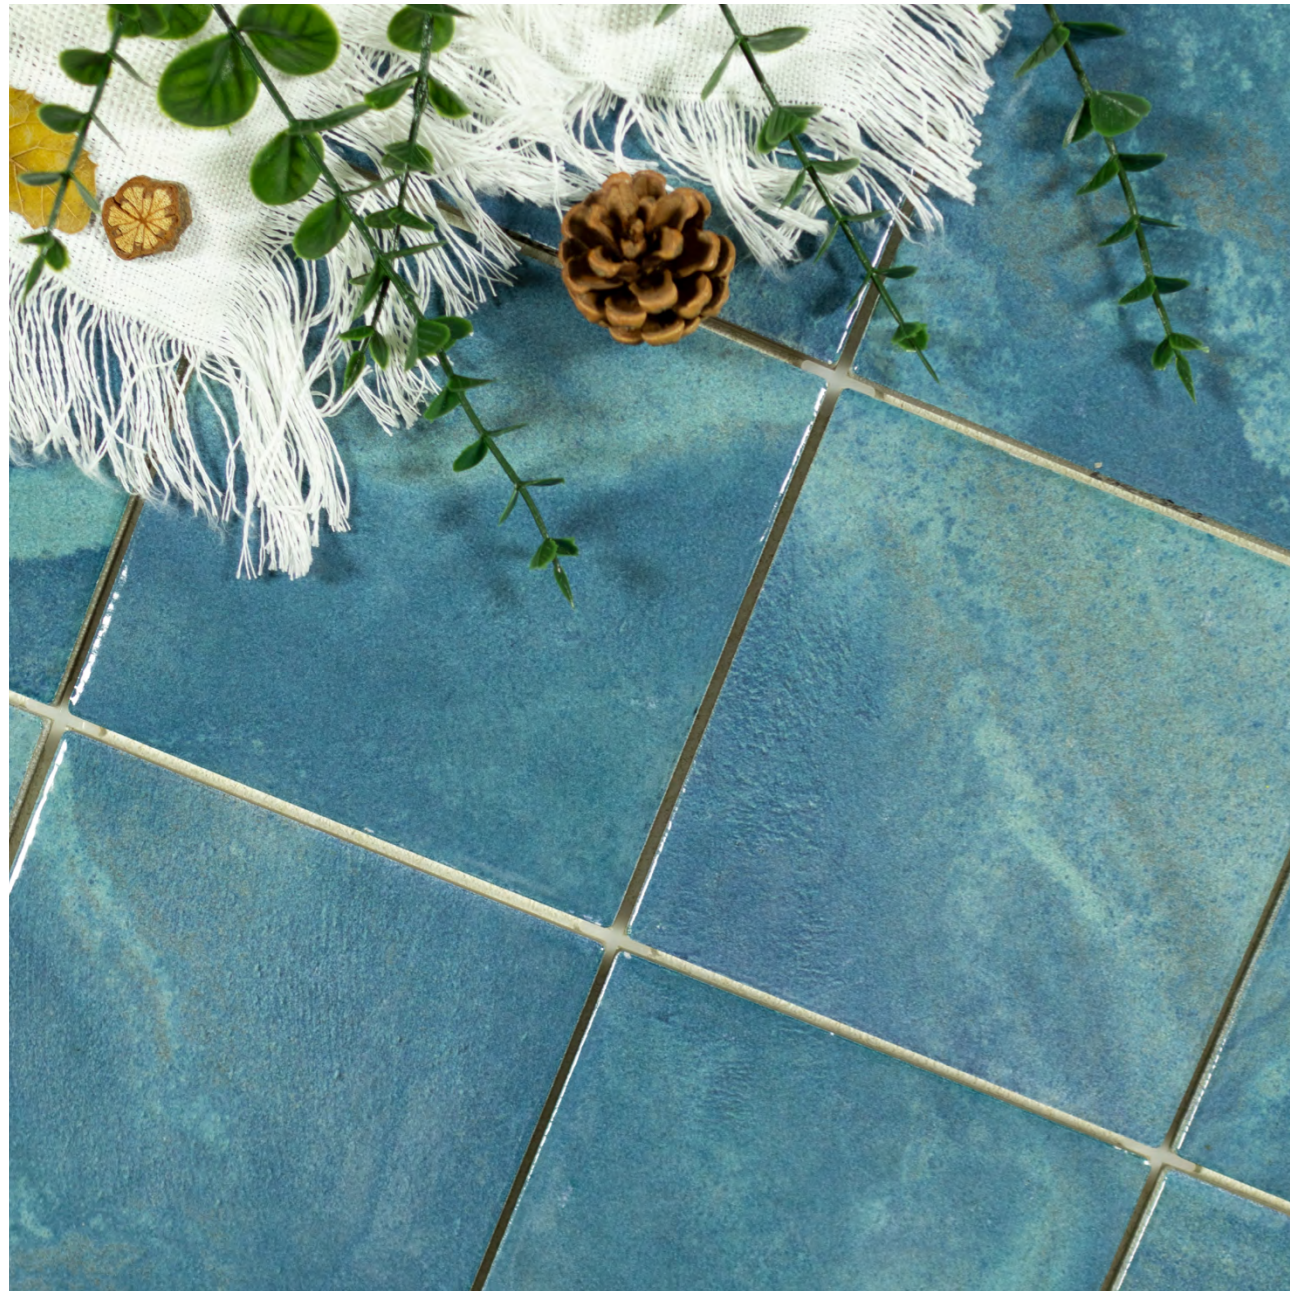

This imaginative design concept features is wave-like flowing textures that gently caress the soul. The series present five color variations: a hopeful azure blue, a serene foliage green, and a precious emerald hue. These seemingly paradoxical yet fantastical elements empower the FANTASTY series to construct richer fantasy worlds, crafting a unique "illusional realm" experience.

The pattern design simulates natural light transitions through gradient color shifts, evolving from pale tones to deep shades, and transforming natural stone textures into abstract geometric patterns. These chromatic elements collectively build the collection's distinctive fantasy space, creating visually layered depth that presents an opulent multidimensional aesthetic.

3 COLORS

PEACOCK BLUE 孔雀蓝
BLUE GRAY 墨蓝 / AZURE BLUE 天空蓝

FANTASTY

幻境 / 系列

 别墅 Villa  酒店 hotel

 厨房 Kitchen  浴室 Bathroom

FANTASTY

幻境 / 系列