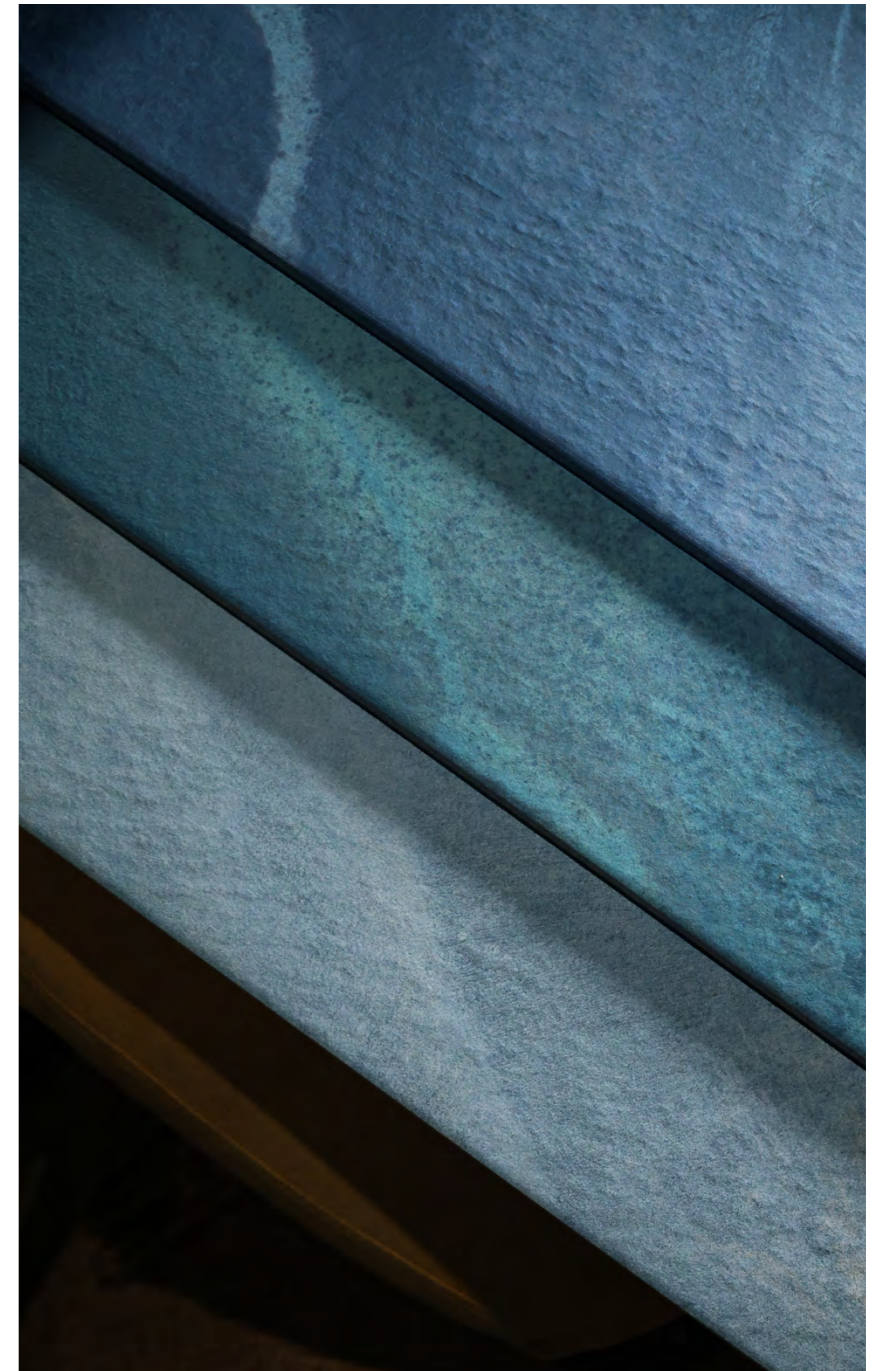

■ 墨蓝
BLUE GRAY

M MATTE
SIZE: 300*600*9.5mm