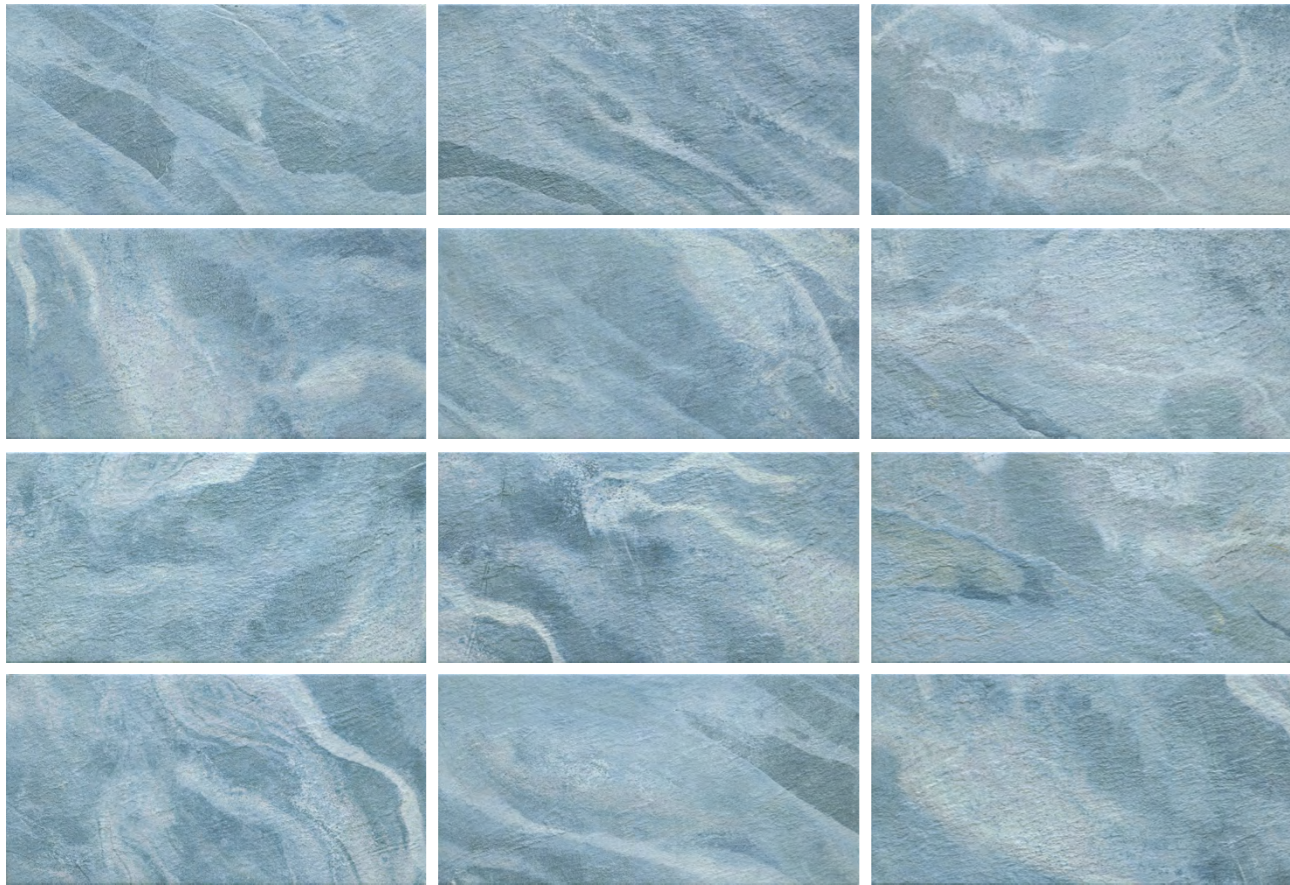

FANTASTY

幻境 / 系列

■ 天空蓝

AZURE BLUE

M MATTE

SIZE: 300*600*9.5mm