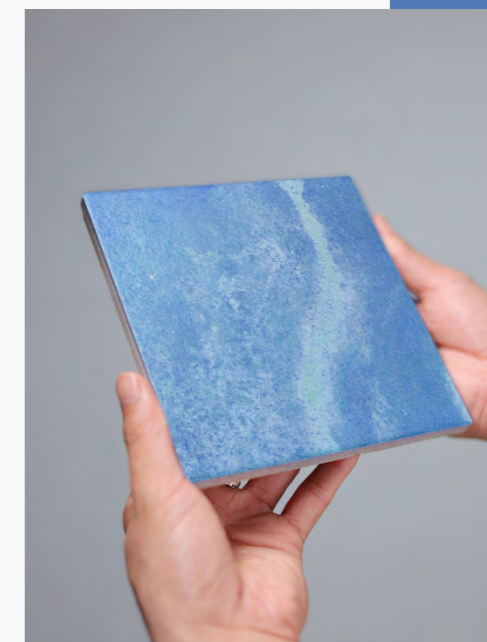

FANTASTY

幻境 / 系列

别墅 Villa 酒店 hotel

厨房 Kitchen 浴室 Bathroom