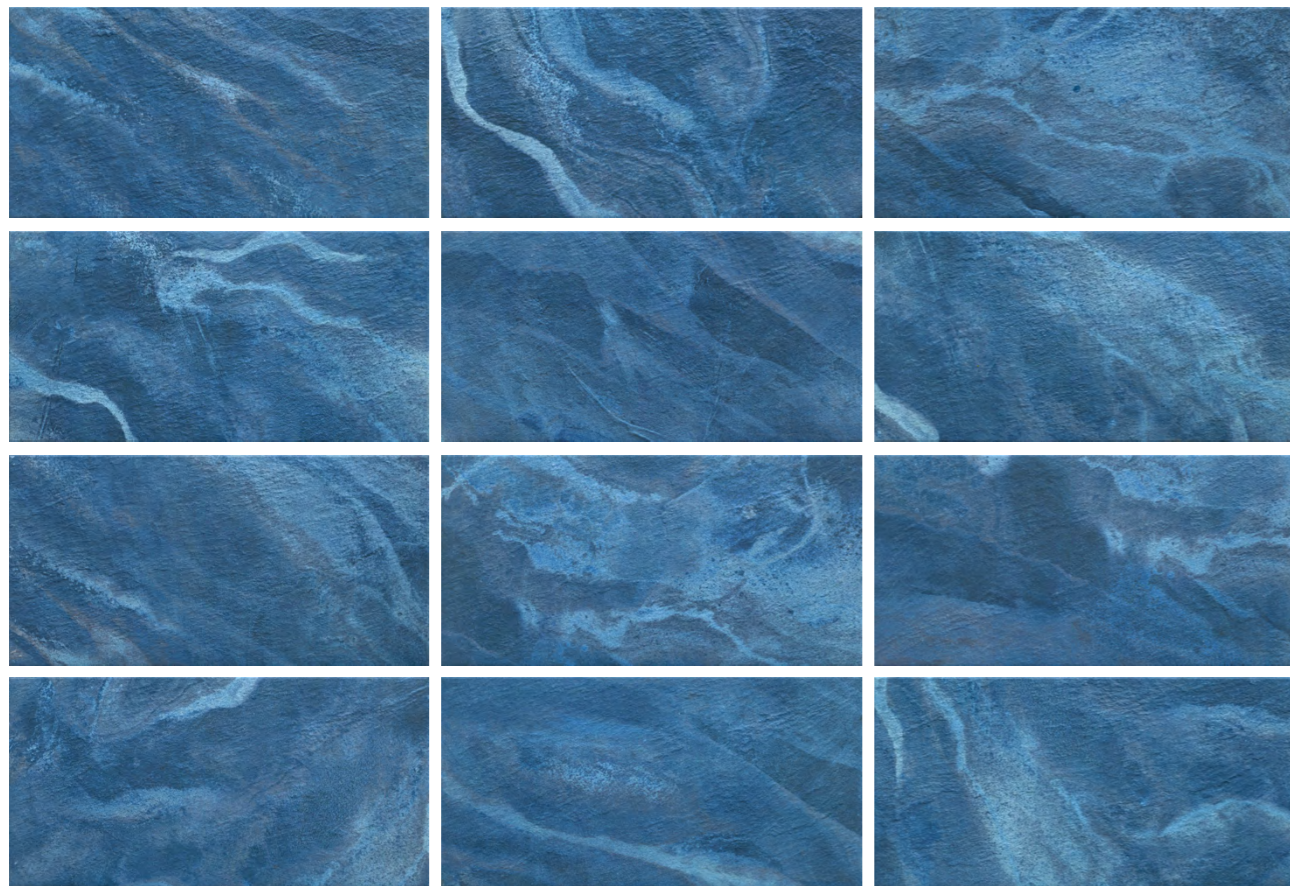

FANTASTY

幻境 / 系列

■ 墨蓝

BLUE GRAY

M MATTE

SIZE: 300*600*9.5mm