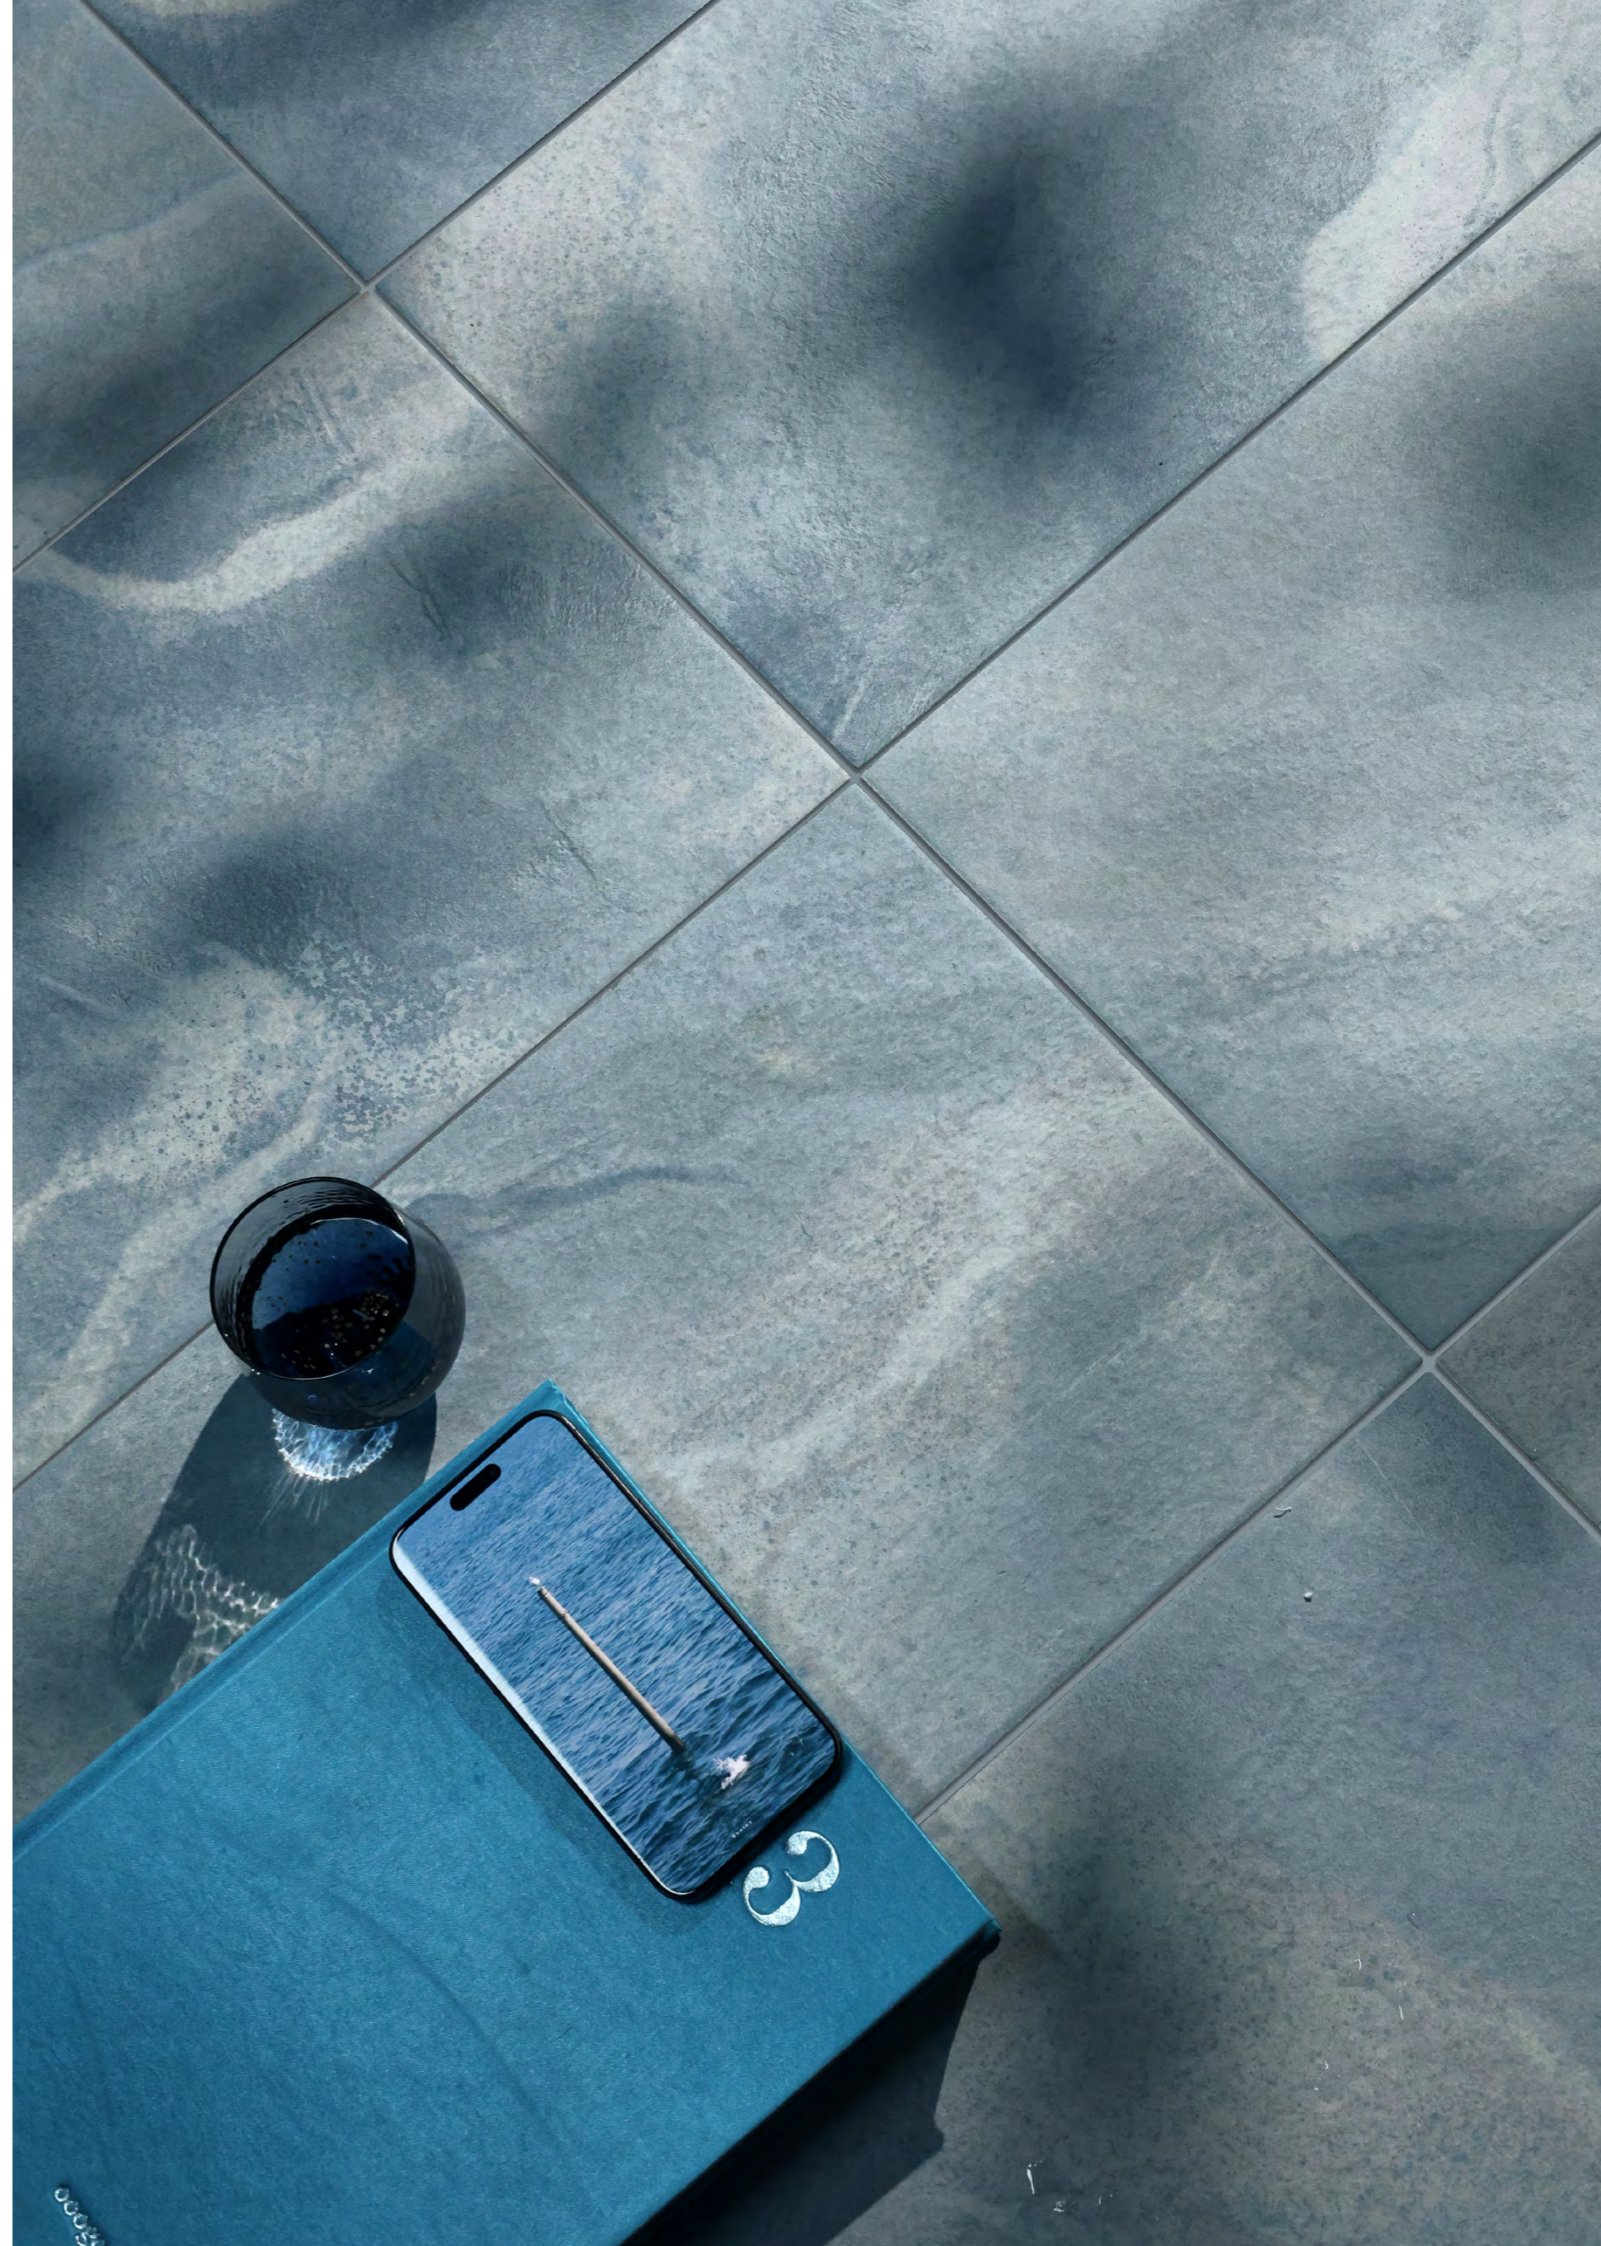

FANTASTY

幻境 / 系列

■ 天空蓝

AZURE BLUE

M MATTE

SIZE: 300*600*9.5mm