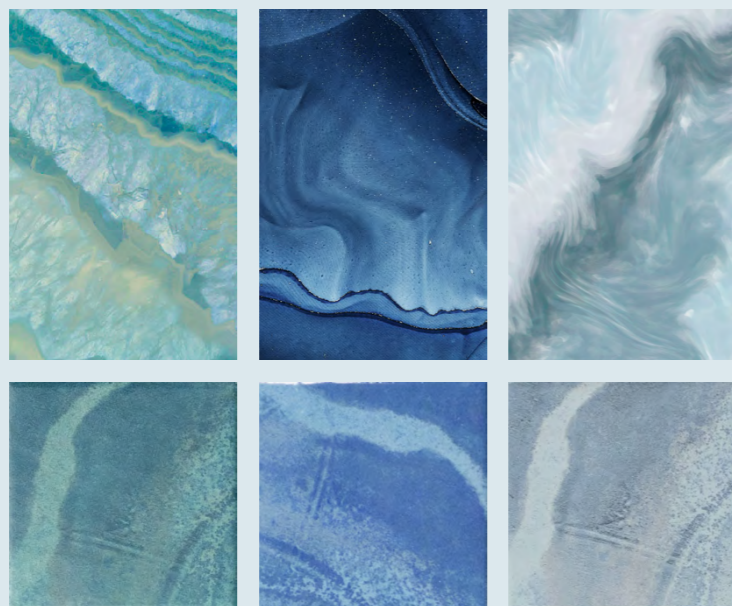

3 COLORS

PEACOCK BLUE 孔雀蓝
BLUE GRAY 墨蓝 / AZURE BLUE 天空蓝