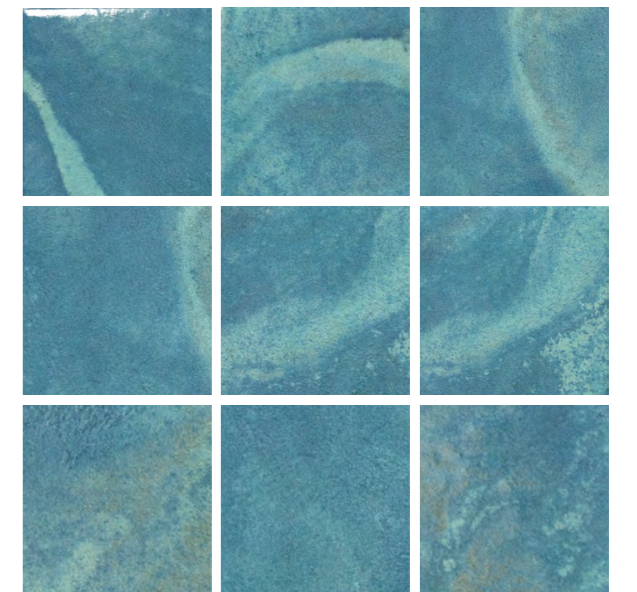

FANTASTY

幻境 / 系列

一种介于蓝色与绿色之间的浓郁色彩，灵感源自孔雀羽毛的华丽光泽，既有深邃的优雅感，又带有自然的生命力

孔雀蓝

PEACOCK BLUE

Size | 规格	Craft | 工艺	Surface | 表面效果	W/A | 吸水率	M²/Box | 平方 / 箱	Pieces/Kg | 片数 / 重量 (箱)
150*150*8.5mm 300*600*9.5mm	High Temperature Inkjet Printing 高温喷墨	Mould Surface / Glossy / Matte R10 模具面 / 亮光 / 哑光 R10	≤ 0.5%	0.9m² 1.08m²	40 Pieces / 片 | 117KG / 千克 6 Pieces / 片 | 23KG / 千克

M MATTE

G GLOSSY