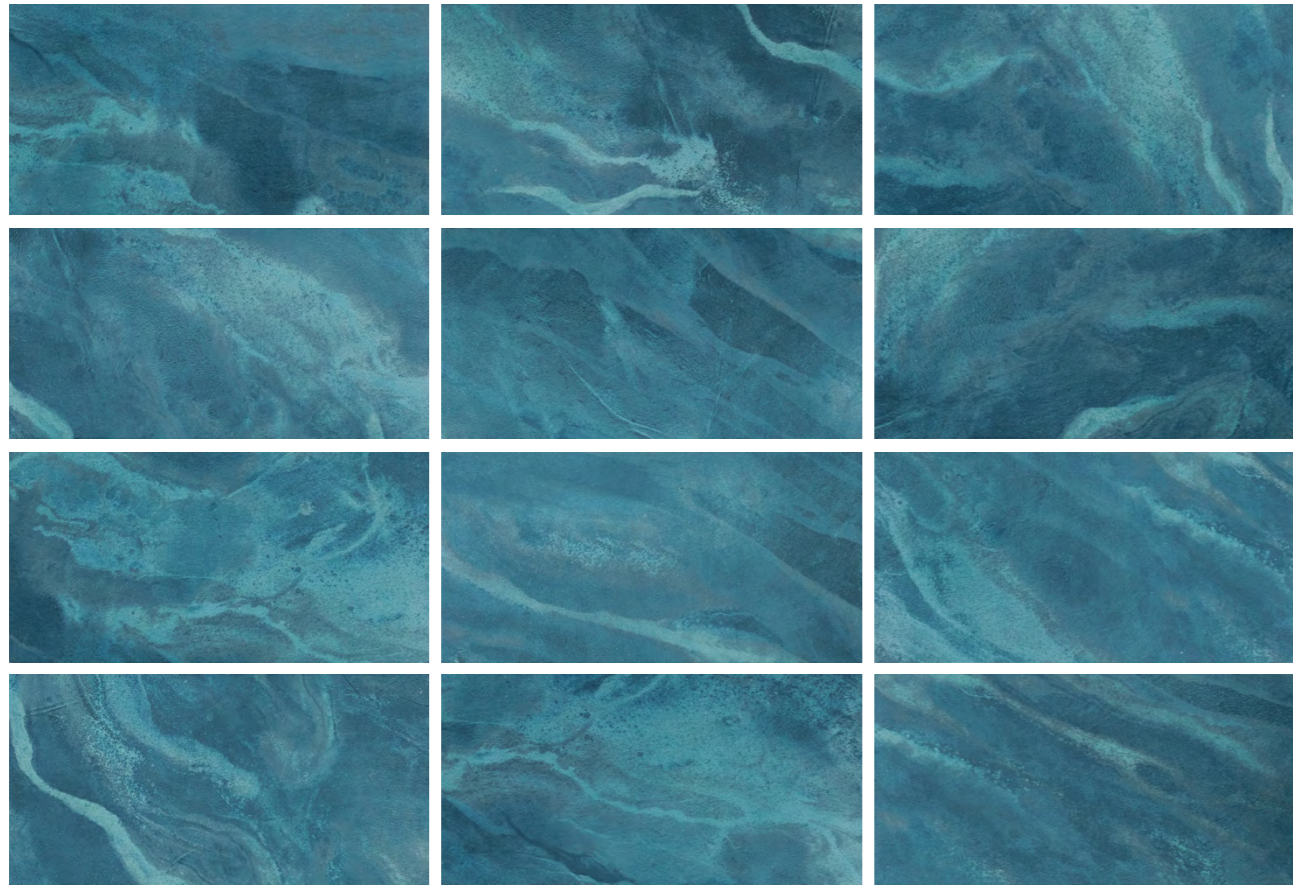

FANTASTY

幻境 / 系列

■ 孔雀蓝

PEACOCK BLUE

M MATTE

SIZE: 300*600*9.5mm