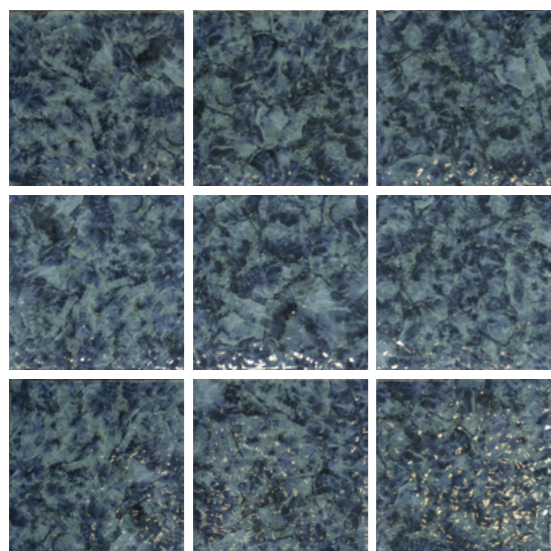

7COLORS

NEPTUNE BLUE 涅普顿蓝

NEPTUNE SKY 涅普顿天蓝

SAND STONE BLUE 砂岩蓝

SAND STONE SKY BLUE 砂岩天蓝

VENUS BLUE 维纳斯蓝

VENUS EMERALD 维纳斯绿

JUPITER BLUE 朱比特蓝

Swim pool | Bathroom | Kitchen

VENUS EMERALD 维纳斯绿

G GLOSSY

150*150mm  Thickness: 8.5mm

Applications:

Swim pool | Bathroom | Kitchen

JUPITER BLUE 朱比特蓝

G GLOSSY