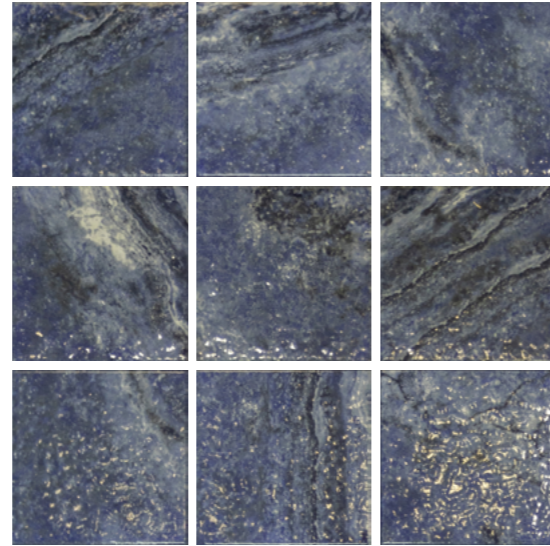

JUPITER BLUE 朱比特蓝

G GLOSSY

150*150mm Thickness: 8.5mm

Applications:

Swim pool | Bathroom | Kitchen