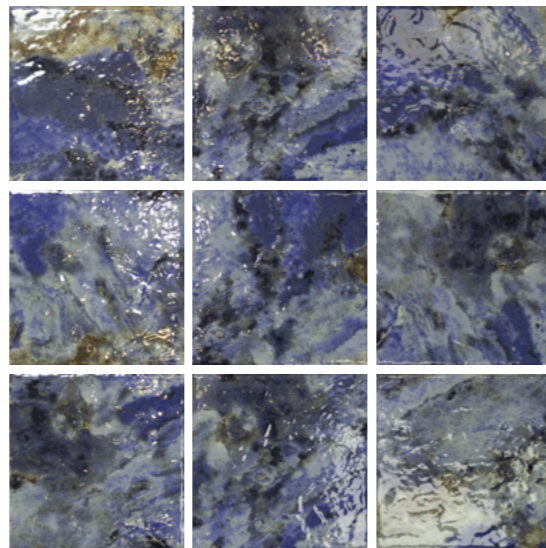

7COLORS

NEPTUNE BLUE 涅普顿蓝

NEPTUNE SKY 涅普顿天蓝

SAND STONE BLUE 砂岩蓝

SAND STONE SKY BLUE 砂岩天蓝

VENUS BLUE 维纳斯蓝

VENUS EMERALD 维纳斯绿

JUPITER BLUE 朱比特蓝

NEPTUNE BLUE 涅普顿蓝

G GLOSSY

150*150mm  Thickness: 8.5mm

Applications:

Swim pool | Bathroom | Kitchen

NEPTUNE SKY 涅普顿天空蓝

G GLOSSY

150*150mm  Thickness: 8.5mm

Applications:

Swim pool | Bathroom | Kitchen

SAND STONE BLUE 砂岩蓝

G GLOSSY

150*150mm  Thickness: 8.5mm

Applications:

Swim pool | Bathroom | Kitchen

SAND STONE BLUE 砂岩蓝