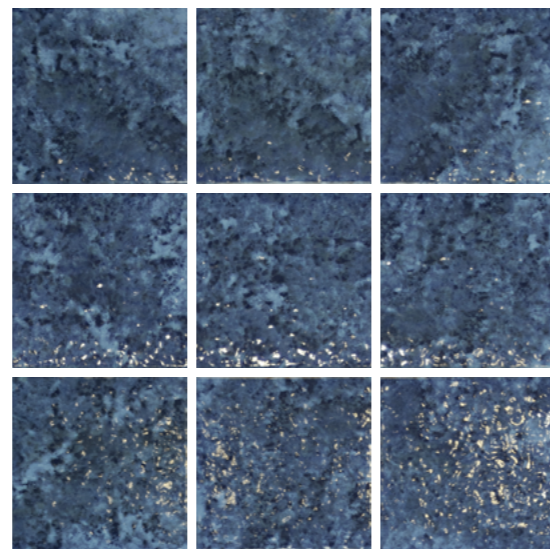

NEPTUNE BLUE 涅普顿蓝

G GLOSSY

150*150mm Thickness: 8.5mm

Applications:

Swim pool | Bathroom | Kitchen