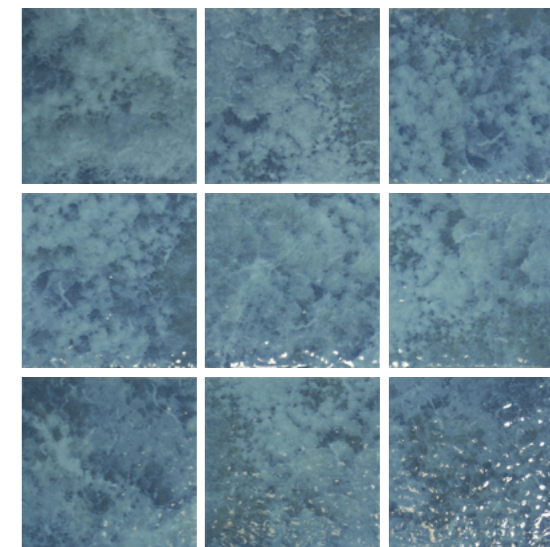

7COLORS

NEPTUNE BLUE 涅普顿蓝

NEPTUNE SKY 涅普顿天蓝

SAND STONE BLUE 砂岩蓝

SAND STONE SKY BLUE 砂岩天蓝

VENUS BLUE 维纳斯蓝

VENUS EMERALD 维纳斯绿

JUPITER BLUE 朱比特蓝

NEPTUNE BLUE 涅普顿蓝

G GLOSSY

150*150mm  Thickness: 8.5mm

Applications:

Swim pool | Bathroom | Kitchen

NEPTUNE SKY 涅普顿天空蓝

G GLOSSY

150*150mm  Thickness: 8.5mm

Applications:

Swim pool | Bathroom | Kitchen

SAND STONE BLUE 砂岩蓝

G GLOSSY

150*150mm  Thickness: 8.5mm

Applications:

Swim pool | Bathroom | Kitchen

SAND STONE BLUE 砂岩蓝