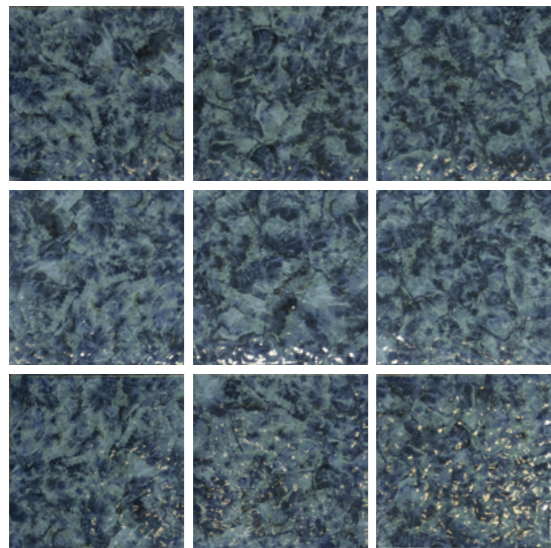

7COLORS

NEPTUNE BLUE 涅普顿蓝

NEPTUNE SKY 涅普顿天蓝

SAND STONE BLUE 砂岩蓝

SAND STONE SKY BLUE 砂岩天蓝

VENUS BLUE 维纳斯蓝

VENUS EMERALD 维纳斯绿

JUPITER BLUE 朱比特蓝

Applications:

Swim pool | Bathroom | Kitchen

VENUS BLUE 维纳斯蓝

G GLOSSY

150*150mm  Thickness: 8.5mm

Applications:

Swim pool | Bathroom | Kitchen

VENUS BLUE 维纳斯蓝

G GLOSSY

150*150mm  Thickness: 8.5mm

Applications:

Swim pool | Bathroom | Kitchen

VENUS EMERALD 维纳斯绿

G GLOSSY

150*150mm  Thickness: 8.5mm

Applications: