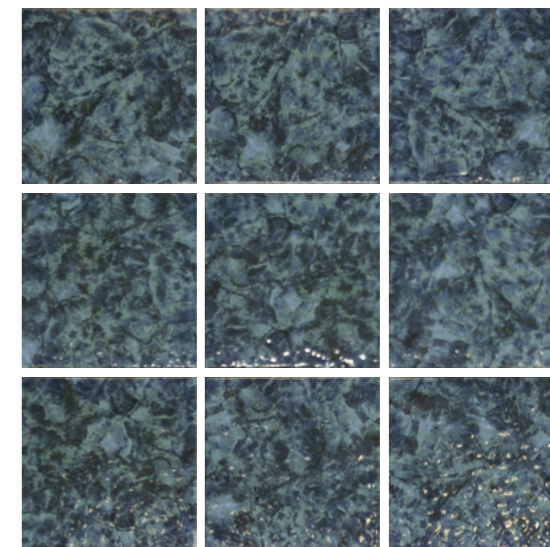

7COLORS

NEPTUNE BLUE 涅普顿蓝

NEPTUNE SKY 涅普顿天蓝

SAND STONE BLUE 砂岩蓝

SAND STONE SKY BLUE 砂岩天蓝

VENUS BLUE 维纳斯蓝

VENUS EMERALD 维纳斯绿

JUPITER BLUE 朱比特蓝

Applications:

Swim pool | Bathroom | Kitchen

VENUS BLUE 维纳斯蓝

G GLOSSY

150*150mm  Thickness: 8.5mm

Applications:

Swim pool | Bathroom | Kitchen

VENUS BLUE 维纳斯蓝

G GLOSSY

150*150mm  Thickness: 8.5mm

Applications:

Swim pool | Bathroom | Kitchen

VENUS EMERALD 维纳斯绿

G GLOSSY

150*150mm  Thickness: 8.5mm

Applications:

Swim pool | Bathroom | Kitchen

VENUS EMERALD 维纳斯绿

G GLOSSY

150*150mm  Thickness: 8.5mm

Applications:

Swim pool | Bathroom | Kitchen

JUPITER BLUE 朱比特蓝

G GLOSSY