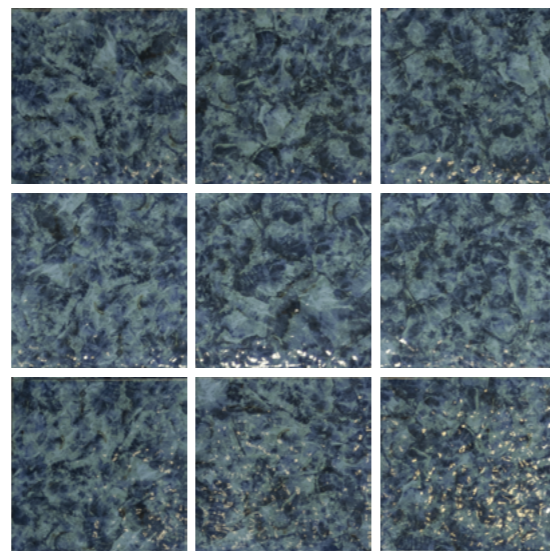

7COLORS

NEPTUNE BLUE 涅普顿蓝

NEPTUNE SKY 涅普顿天蓝

SAND STONE BLUE 砂岩蓝

SAND STONE SKY BLUE 砂岩天蓝

VENUS BLUE 维纳斯蓝

VENUS EMERALD 维纳斯绿

JUPITER BLUE 朱比特蓝

Applications:

Swim pool | Bathroom | Kitchen

VENUS BLUE 维纳斯蓝

G GLOSSY

150*150mm  Thickness: 8.5mm

Applications:

Swim pool | Bathroom | Kitchen

VENUS BLUE 维纳斯蓝

G GLOSSY

150*150mm  Thickness: 8.5mm

Applications:

Swim pool | Bathroom | Kitchen

VENUS EMERALD 维纳斯绿

G GLOSSY

150*150mm  Thickness: 8.5mm

Applications: