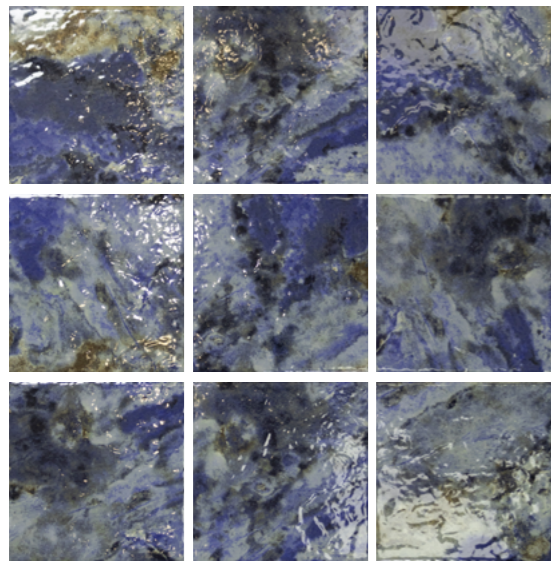

SAND STONE BLUE 砂岩蓝

G GLOSSY

150*150mm Thickness: 8.5mm

Applications:

Swim pool | Bathroom | Kitchen