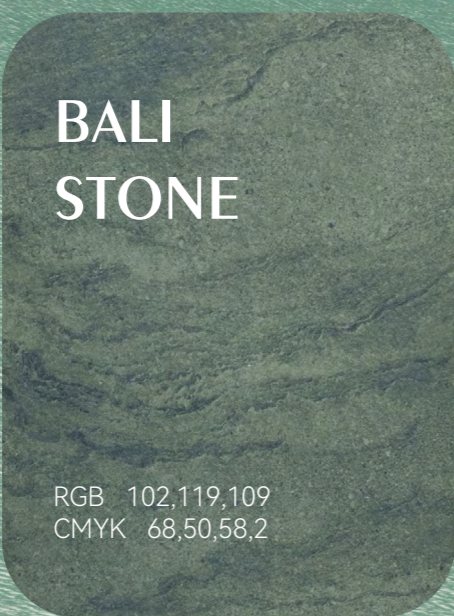

THE BALI

巴厘石 / 系列

BALI STONE

巴厘石 / 系列

以印尼群岛的原始绿为基调——从热带雨林的深邃墨绿到火山矿物的青苔绿，再到阳光穿透海水的琉璃绿，层层叠加渐变搭配海浪冲刷出的灰蓝、珍珠母贝的柔光白，形成如珊瑚礁被潮汐打磨千年的自然褪色感

Based on the primitive green of the Indonesian archipelago - from the deep dark green of tropical rainforests From the moss green of volcanic minerals to the glass green of sunlight penetrating seawater, layered and gradually changing Paired with the gray blue washed by the waves and the soft light white of mother of pearl shells, it creates a natural fading sensation like coral reefs polished by tides for thousands of years