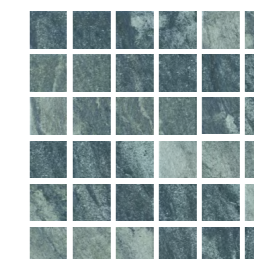

48*48*9.5mm