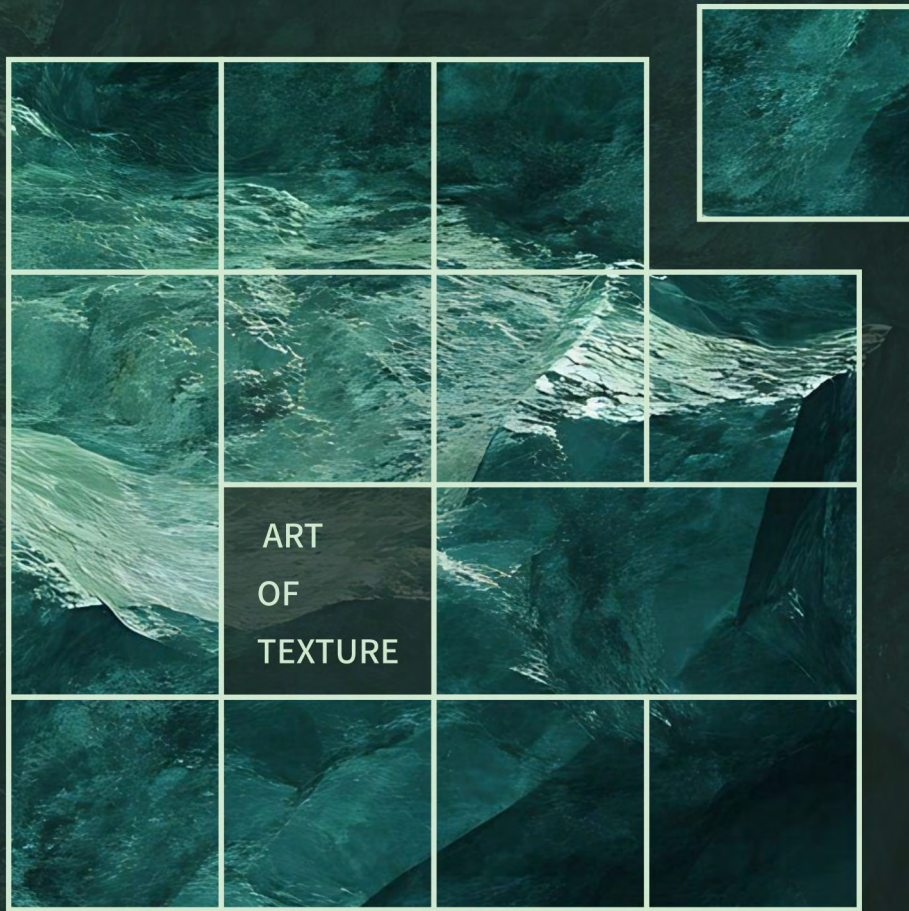

THE BALI

巴厘石 / 系列

BALI STONE

巴厘石 / 系列

以印尼群岛的原始绿为基调——从热带雨林的深邃墨绿到火山矿物的青苔绿，再到阳光穿透海水的琉璃绿，层层叠加渐变搭配海浪冲刷出的灰蓝、珍珠母贝的柔光白，形成如珊瑚礁被潮汐打磨千年的自然褪色感

Based on the primitive green of the Indonesian archipelago - from the deep dark green of tropical rainforests From the moss green of volcanic minerals to the glass green of sunlight penetrating seawater, layered and gradually changing Paired with the gray blue washed by the waves and the soft light white of mother of pearl shells, it creates a natural fading sensation like coral reefs polished by tides for thousands of years