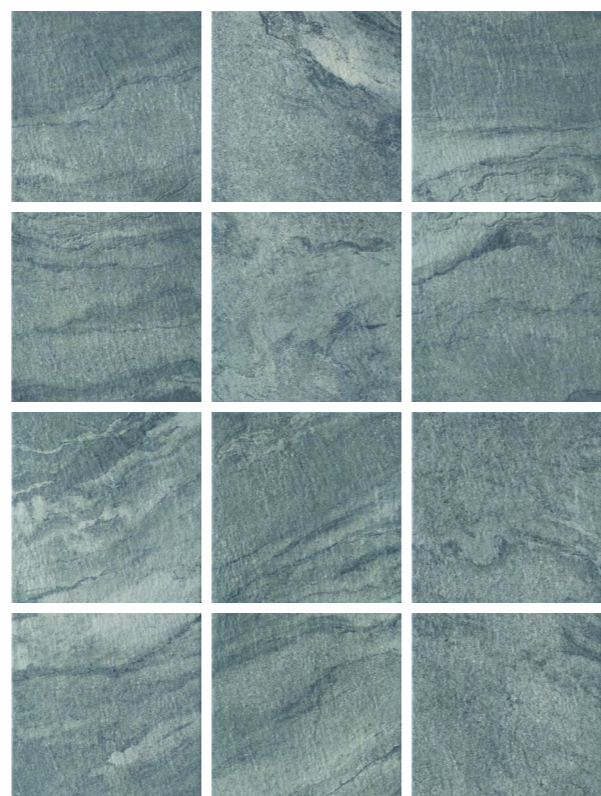

■ 巴厘石 - 绿色

BALI STONE - GREEN

Size | 规格	Craft | 工艺	Surface | 表面效果	W/A | 吸水率	M²/Box | 平方 / 箱	Pieces/KG | 片数 / 重量 (箱)
150*150*8.5mm 300*600*9.5mm	High Temperature Inkjet Printing 高温喷墨	Mould Surface / Matte R10 模具面 / 哑光 R10	≤ 0.5%	0.9m² 1.08m²	40 Pieces / 片 117KG / 千克 6 Pieces / 片 123KG / 千克

M MATTE