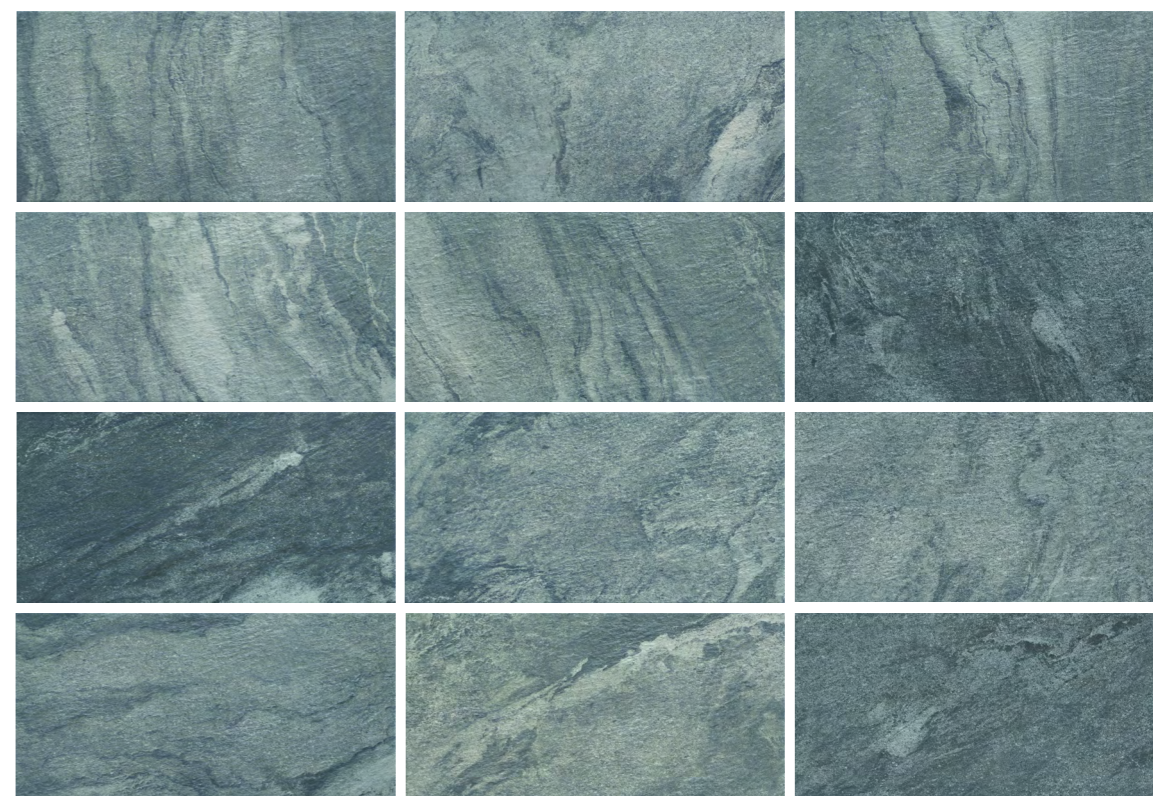

FACES

150*150/300*600mm
▼
▲ Thickness: 8.5/9.5mm

Applications:
—
Swimming Pool | Bathroom | Kitchen