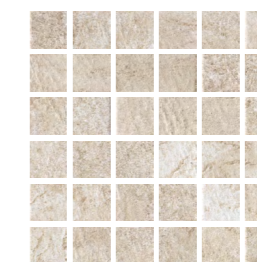

THE BALI

巴厘石 / 系列

BALI STONE

巴厘石 / 系列

以印尼群岛的原始绿为基调——从热带雨林的深邃墨绿到火山矿物的青苔绿，再到阳光穿透海水的琉璃绿，层层叠加渐变搭配海浪冲刷出的灰蓝、珍珠母贝的柔光白，形成如珊瑚礁被潮汐打磨千年的自然褪色感

Based on the primitive green of the Indonesian archipelago - from the deep dark green of tropical rainforests From the moss green of volcanic minerals to the glass green of sunlight penetrating seawater, layered and gradually changing Paired with the gray blue washed by the waves and the soft light white of mother of pearl shells, it creates a natural fading sensation like coral reefs polished by tides for thousands of years

M MATTE

FACES

150*150/300*600mm

▽▲ Thickness: 8.5/9.5mm

Applications:
Swimming Pool | Bathroom | Kitchen

300*300*9.5mm

97*97*9.5mm

48*48*9.5mm