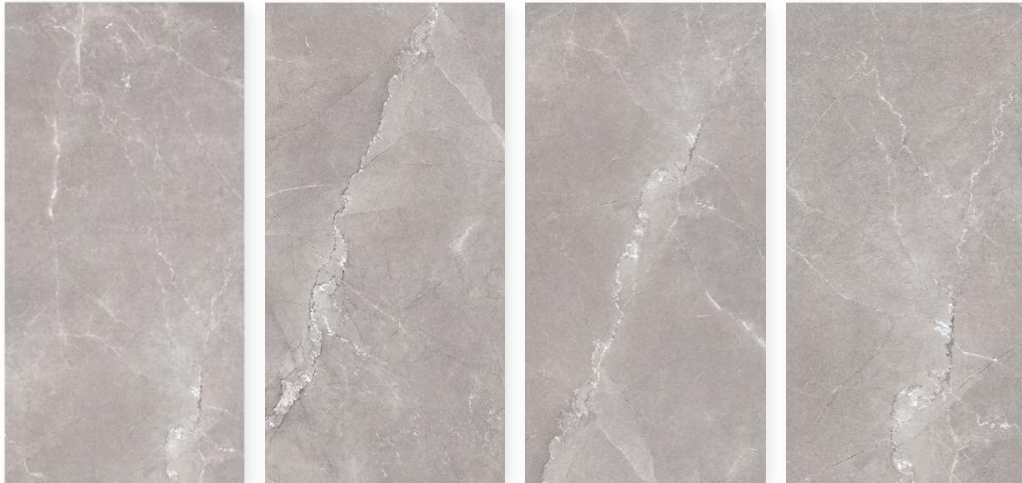

GLOSSY COLLECTION

Kashmir Crema

Surface | Glossy
Random | 5
Size | 60x120 cm

Tap for details

Back
to top

GLOSSY COLLECTION

Kashmir Gris

Surface | Glossy
Random | 6
Size | 60x120 cm