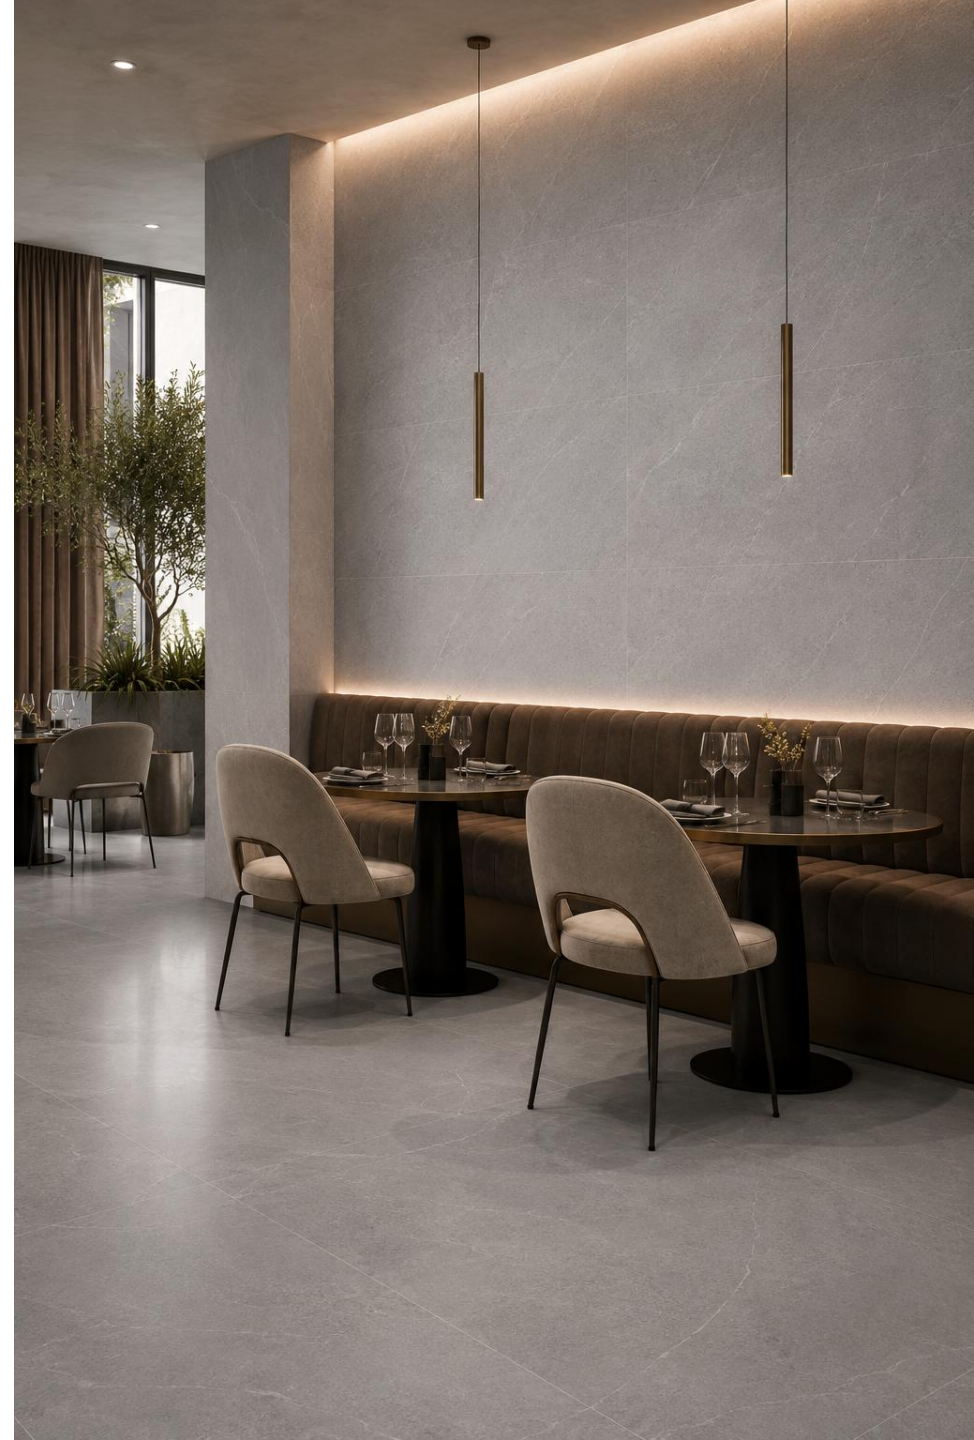

Surface | Matt
Random | 5
Size | 60x120 cm

Tap for details

Back
to top