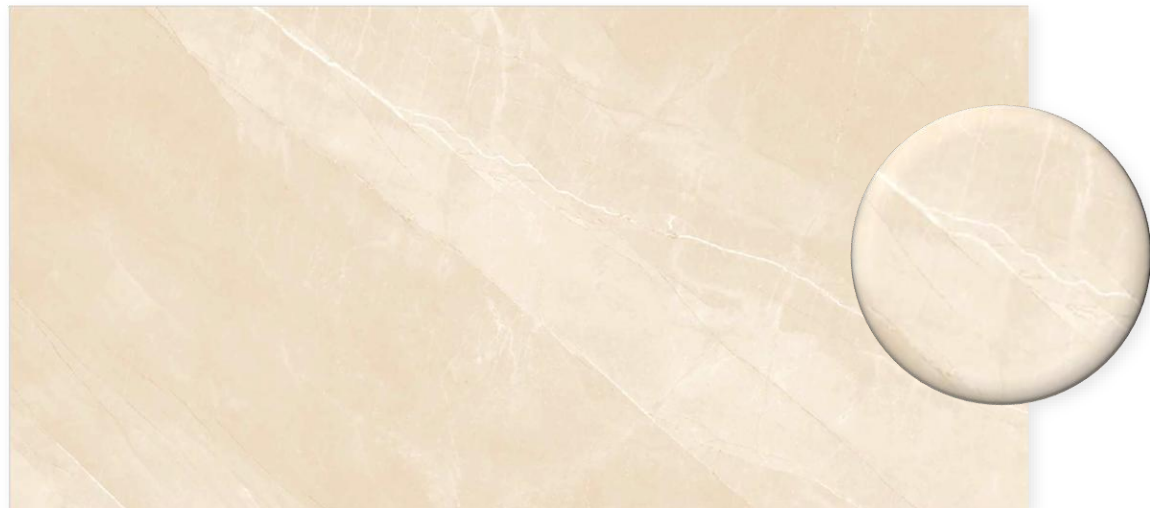

GLOSSY COLLECTION

Armani Beige

Surface | Glossy
Random | 5
Size | 60x120 cm

Tap for details

Back
to top