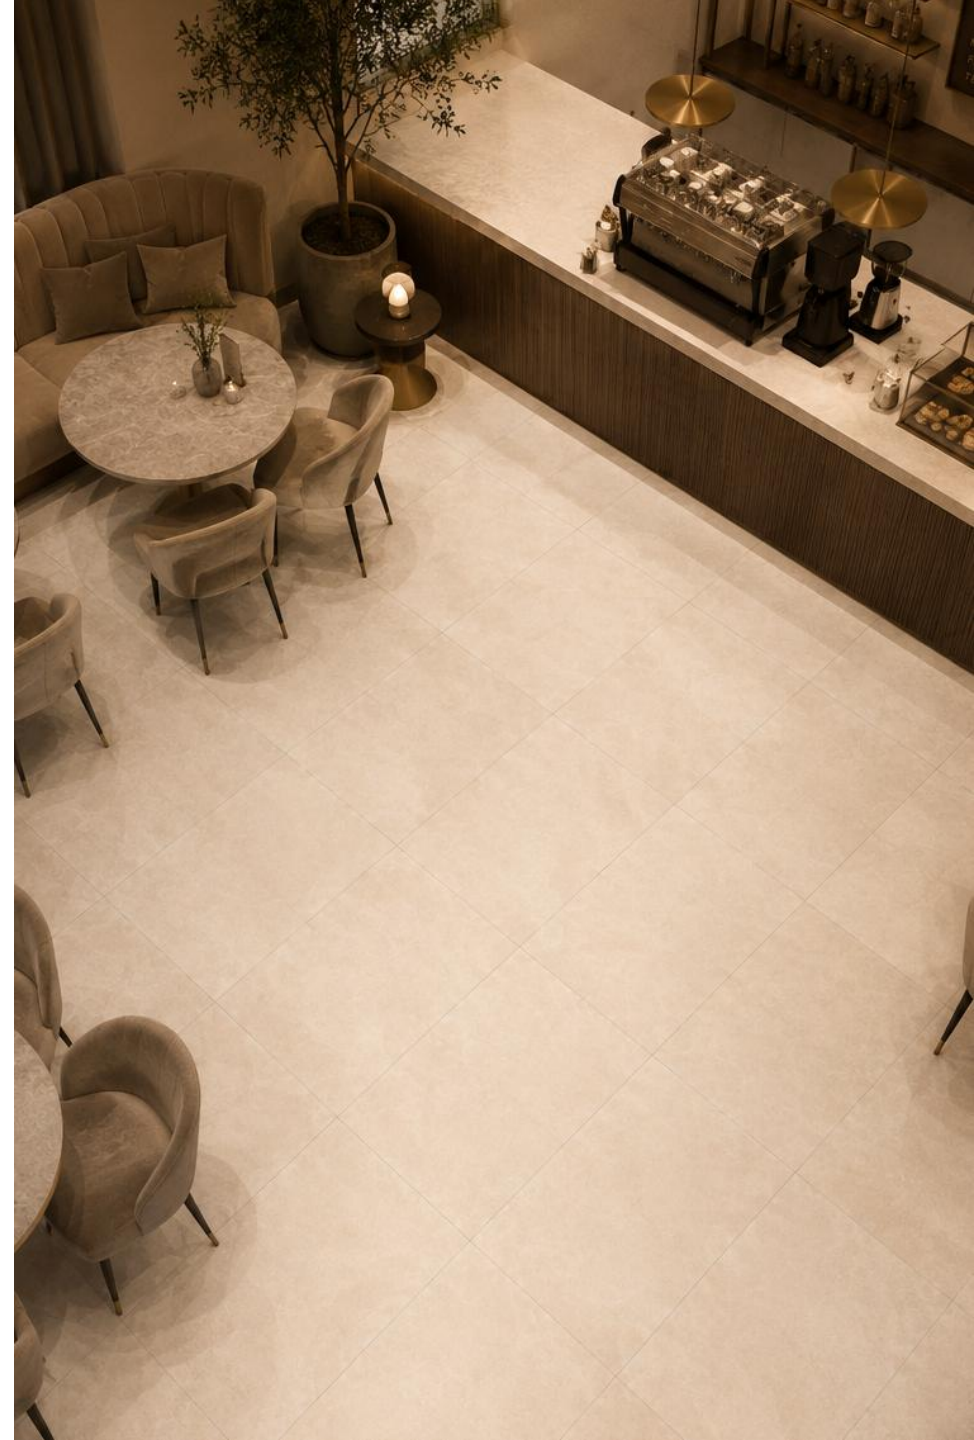

MATT COLLECTION

Urbantek Beige

Surface | Matt
Random | 3
Size | 60x120 cm

Tap for details

Back to top